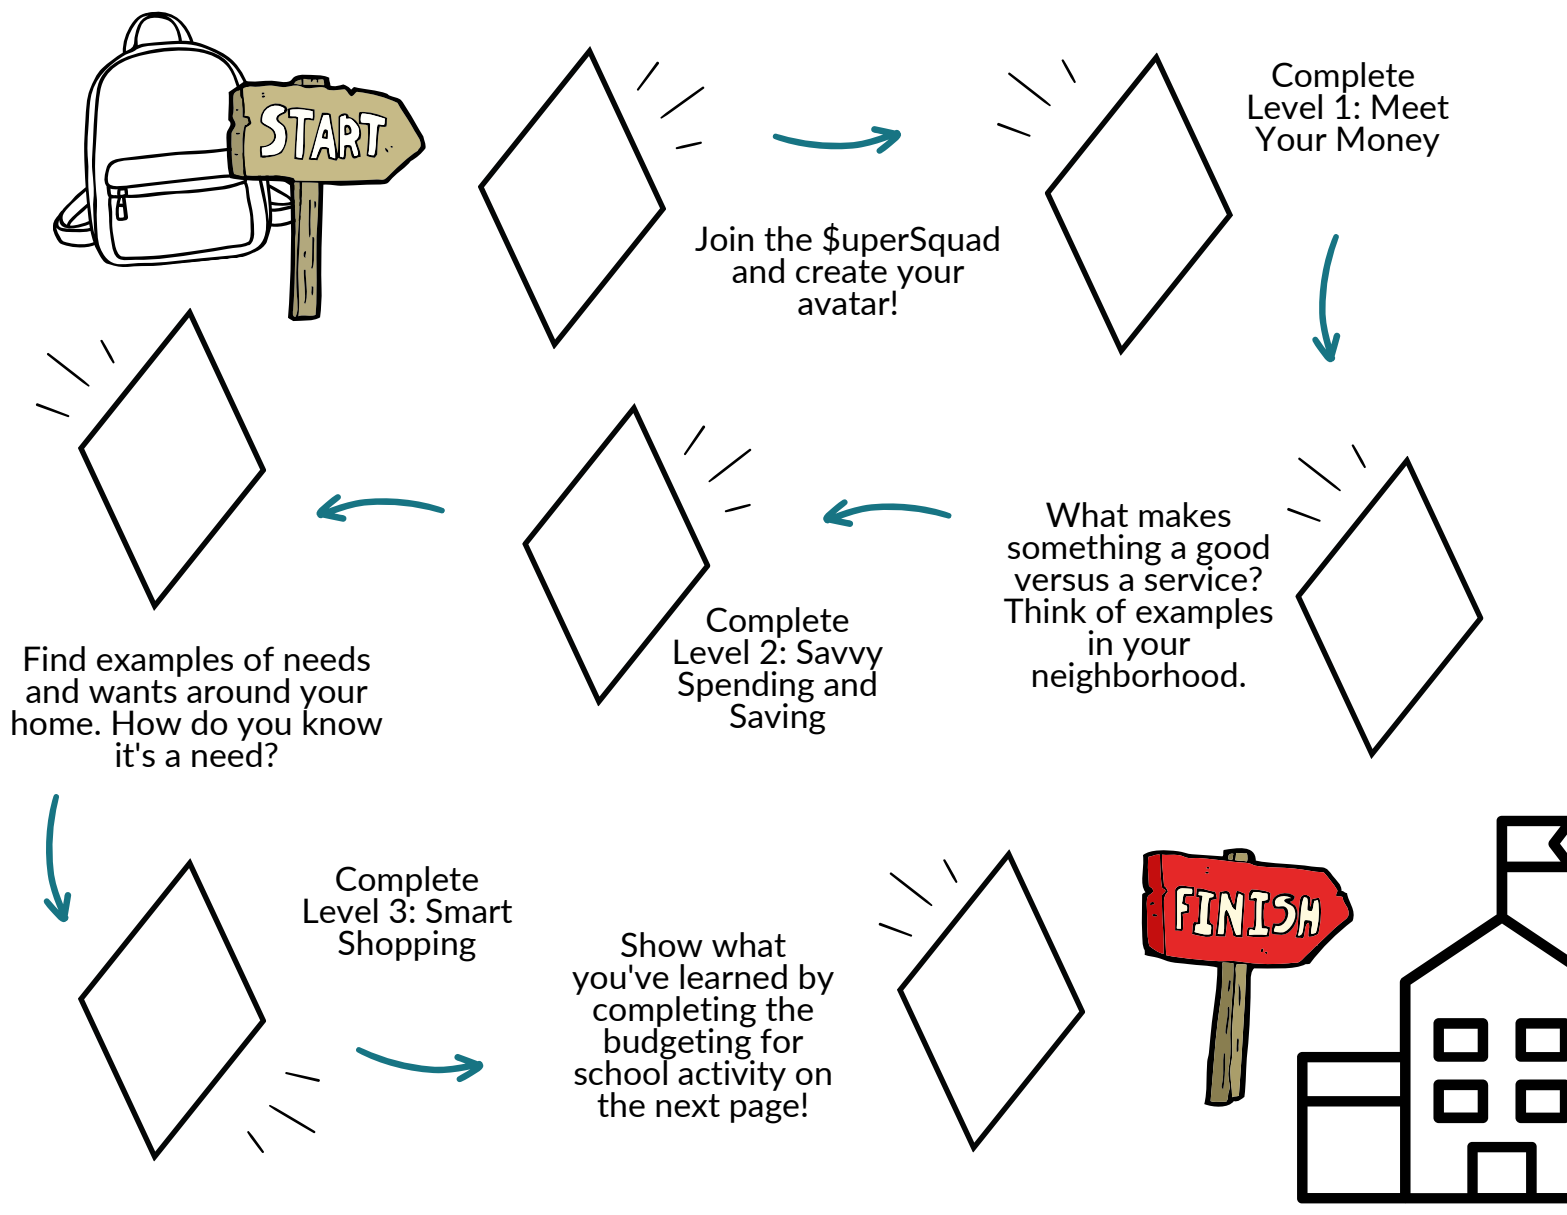

FitMoney's SuperSquad BACK TO SCHOOL

Name: _____

Color in each gem as you complete tasks and levels with the SuperSquad to get ready for the first day of school! Get started at SuperSquad.FitMoney.org.

FitMoney's Super Squad BACK TO SCHOOL

You have \$50 to spend on school supplies with the SuperSquad.

How will you spend your money? Can you use the item from last year or use one from a friend or sibling? Don't forget to think about your needs and wants! Color in the BUY box to buy the item. OR Color in the USED box to bring it from home.